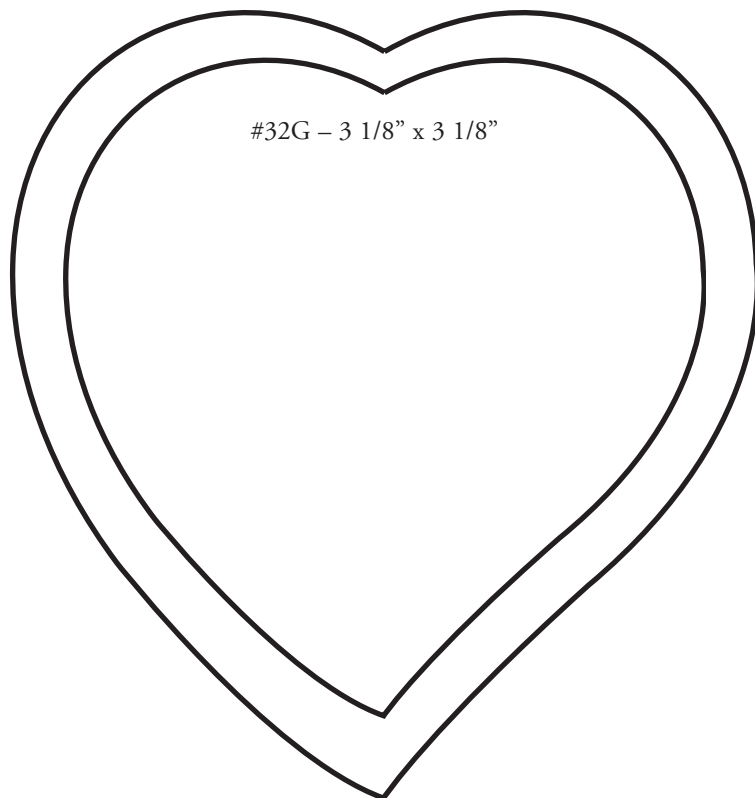

SOUVENIR  
PRÉCIEUX

COEUR EN FORME DE LARME

#33D - 4" x 4"

#32D - 3 1/8" x 3 1/8"

#33G - 4" x 4"

#32G - 3 1/8" x 3 1/8"